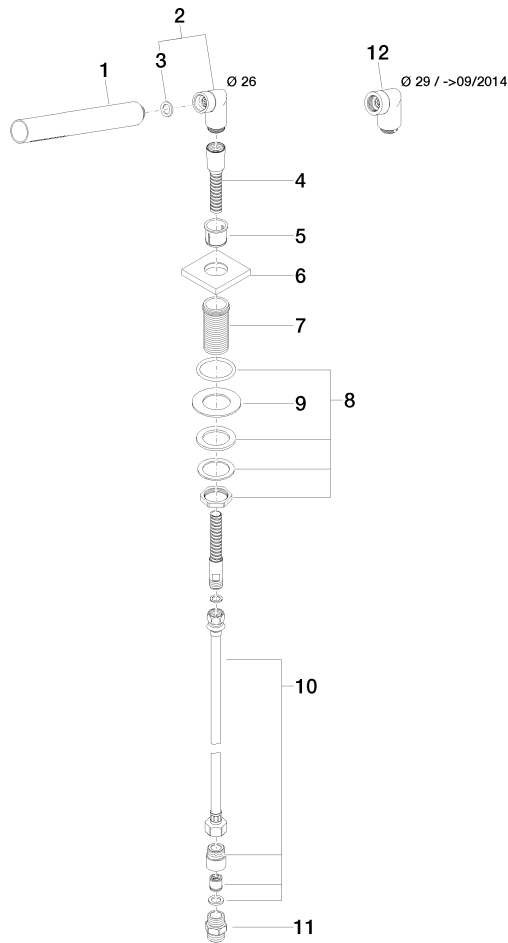

27 702 980

Fits: IMO, MEM, CL.1, CYO

- COMPACT RAIN, max. flow rate 6.8 l/min (at 3 bar)
- with anti-scale system
- rosette 60 x 60 mm
- hole diameter 32 mm
- metal shower hose 2250mm with integrated anti-twist protection

Two-piece design allows hose to later be changed without dismantling the fitting.

Intrinsic protection against back flow.

	Champagne (22kt Gold)	27 702 980-47
	Chrome	27 702 980-00
	Brushed Platinum	27 702 980-06
	Platinum	27 702 980-08
	Dark Chrome	27 702 980-19
	Brushed Light Gold	27 702 980-27
	Brushed Durabronze (23kt Gold)	27 702 980-28
	Matte Black	27 702 980-33
	Brushed Champagne (22kt Gold)	27 702 980-46
	Brushed Chrome	27 702 980-93
	Brushed Dark Platinum	27 702 980-99

27 702 980

Flow rate chart

Certificates

Belgaqua\_21-383- WRAS\_2209005.  
27\_8.

27 702 980

Parts for other finishes can be found here: [Chrome](#)

**Spare parts list**

No.	Item Number	Name	Quantity used	Delivery time
1	90 12 11 140 30-47	shower	1	30
2	04 24 04 287 00-47	nipple	1	30
3	90 14 20 002 00 90	seal	1	2
4	28 322 970-47	Metal shower hose 1/2" x 3/8" x 1750 mm - Champagne (22kt Gold)	1	30
5	90 18 40 085 00 90	sleeve	1	2
6	09 27 68 003-47	rosette	1	30
7	09 30 01 090-07	sleeve	1	30
8	04 23 10 032 46 90	fixing set	1	2
9	09 30 11 060 90	disc	1	2
10	12 505 970 90	High pressure hose 1/2" x 3/8" x 500 mm -	1	2
11	90 24 03 168 00 90	nipple	1	2
12	04 24 04 187 00-47	nipple	1	60