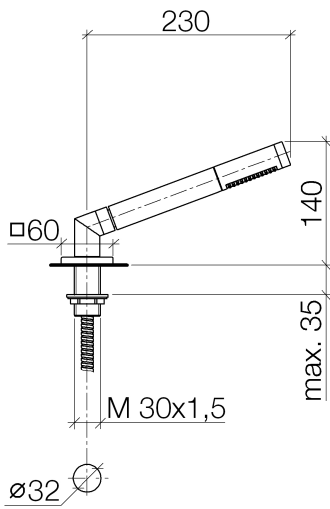

27 702 980

Fits: IMO, MEM, CL.1, CYO

- COMPACT RAIN, max. flow rate 6.8 l/min (at 3 bar)
- with anti-scale system
- rosette 60 x 60 mm
- hole diameter 32 mm
- metal shower hose 2250mm with integrated anti-twist protection

Two-piece design allows hose to later be changed without dismantling the fitting.

Intrinsic protection against back flow.

	Champagne (22kt Gold)	27 702 980-47
	Chrome	27 702 980-00
	Brushed Platinum	27 702 980-06
	Platinum	27 702 980-08
	Dark Chrome	27 702 980-19
	Brushed Light Gold	27 702 980-27
	Brushed Durabronze (23kt Gold)	27 702 980-28
	Matte Black	27 702 980-33
	Brushed Champagne (22kt Gold)	27 702 980-46
	Brushed Chrome	27 702 980-93
	Brushed Dark Platinum	27 702 980-99

27 702 980

Flow rate chart

Certificates

Belgaqua\_21-383- WRAS\_2209005.  
27\_8.

27 702 980

Parts for other finishes can be found here: [Chrome](#)

**Spare parts list**

No.	Item Number	Name	Quantity used	Delivery time
1	90 12 11 140 30-47	shower	1	30
2	04 24 04 287 00-47	nipple	1	30
3	90 14 20 002 00 90	seal	1	2
4	28 322 970-47	Metal shower hose 1/2" x 3/8" x 1750 mm - Champagne (22kt Gold)	1	30
5	90 18 40 085 00 90	sleeve	1	2
6	09 27 68 003-47	rosette	1	30
7	09 30 01 090-07	sleeve	1	30
8	04 23 10 032 46 90	fixing set	1	2
9	09 30 11 060 90	disc	1	2
10	12 505 970 90	High pressure hose 1/2" x 3/8" x 500 mm -	1	2
11	90 24 03 168 00 90	nipple	1	2
12	04 24 04 187 00-47	nipple	1	60